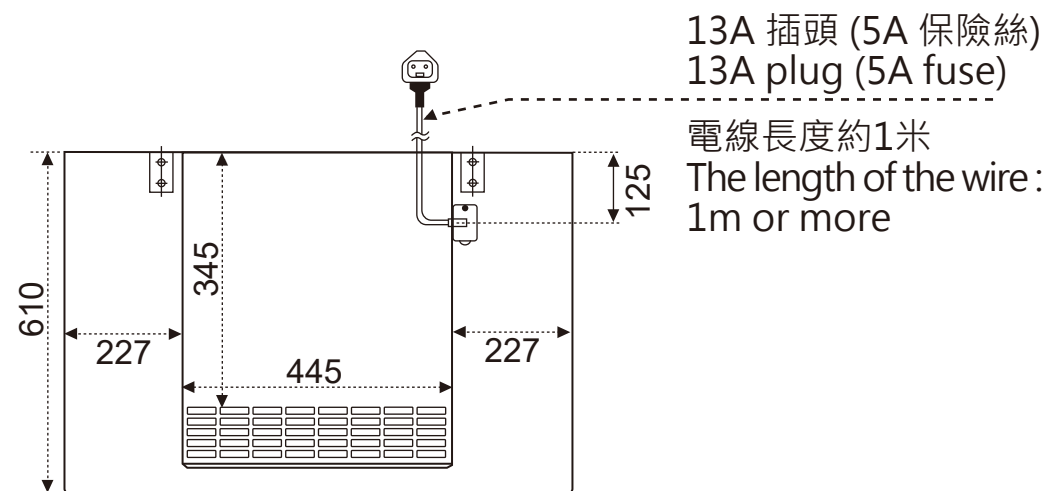

日本富士皇吸油煙機 (再循環型) FUJIOH Cooker Hood Measurement Chart

型號 Model: GFP-900S (Recycling) 900(闊) x 610(深) x 500(高) Unit: mm 單位:毫米

*配GFPO-R 循環系統 GFPO-R unit required for these models

E. & O. E. 規格如有更改 · 恕不另行通知
All Rights Reserved 版權所有 翻印必究
FID-POP-16115 Sept 2016

GFP-900S 吸油煙機安裝建議 Standard mounting height

*Illustration is not drawn to scale 圖示並不是按比例繪畫

GFP-900S 吸油煙機機背圖 The dimensions of backside of the cooker hood

GFP-900S 吸油煙機頂部平面圖 Topview of cooker hood dimensions