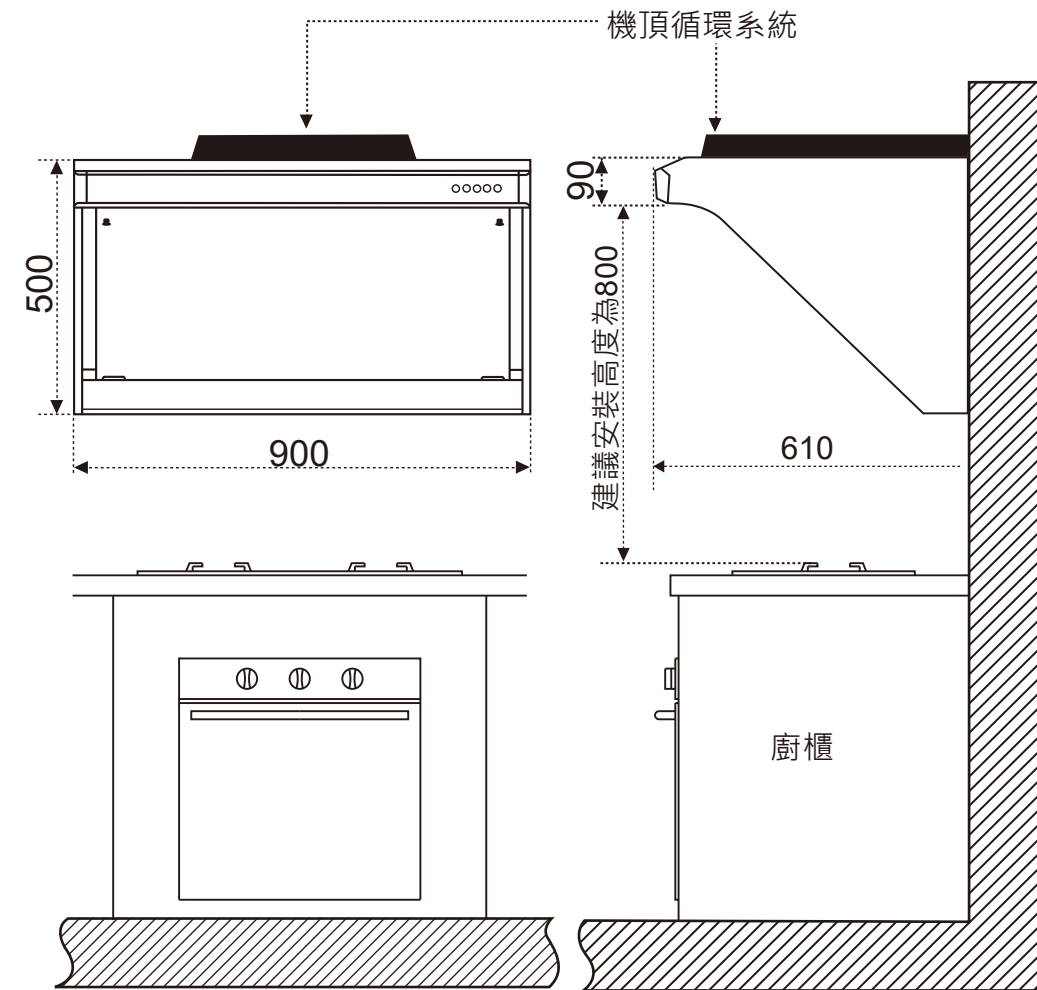

日本富士皇吸油煙機 (再循環型) FUJIOH Cooker Hood Measurement Chart

型號 Model: GFP-900S (Recycling) 900(闊) x 610(深) x 500(高) Unit: mm 單位:毫米

*配GFPO-R 循環系統 GFPO-R unit required for these models

E. & O. E. 規格如有更改 · 恕不另行通知
All Rights Reserved 版權所有 翻印必究
FID-POP-16115 Sept 2016

GFP-900S 吸油煙機安裝建議 Standard mounting height

*Illustration is not drawn to scale 圖示並不是按比例繪畫

GFP-900S 吸油煙機機背圖 The dimensions of backside of the cooker hood

GFP-900S 吸油煙機頂部平面圖 Topview of cooker hood dimensions