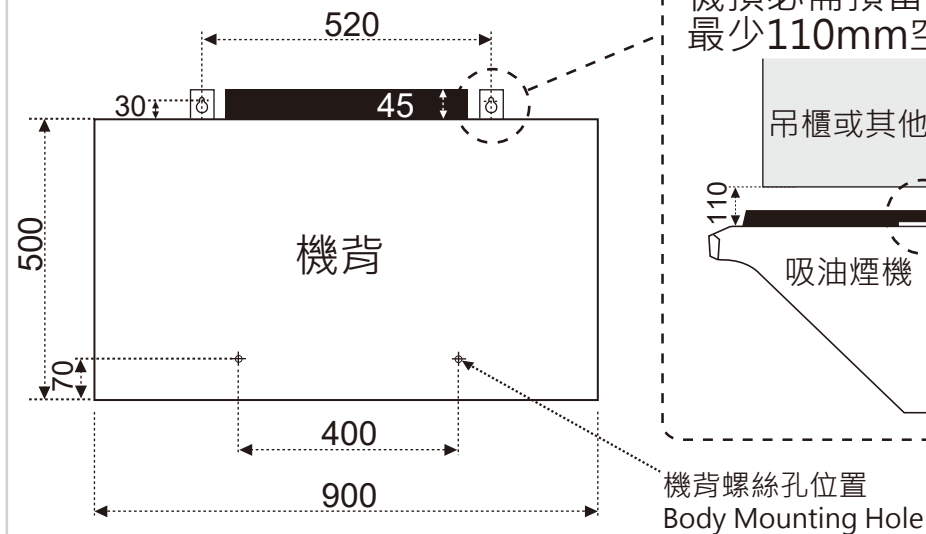

日本富士皇吸油煙機 (再循環型) FUJIOH Cooker Hood Measurement Chart

型號 Model: GFP-900S (Recycling) 900(闊) x 610(深) x 500(高) Unit: mm 單位:毫米

*配GFPO-R 循環系統 GFPO-R unit required for these models

E. & O. E. 規格如有更改 · 恕不另行通知
All Rights Reserved 版權所有 翻印必究
FID-POP-16115 Sept 2016

GFP-900S 吸油煙機安裝建議 Standard mounting height

*Illustration is not drawn to scale 圖示並不是按比例繪畫

GFP-900S 吸油煙機機背圖 The dimensions of backside of the cooker hood

GFP-900S 吸油煙機頂部平面圖 Topview of cooker hood dimensions